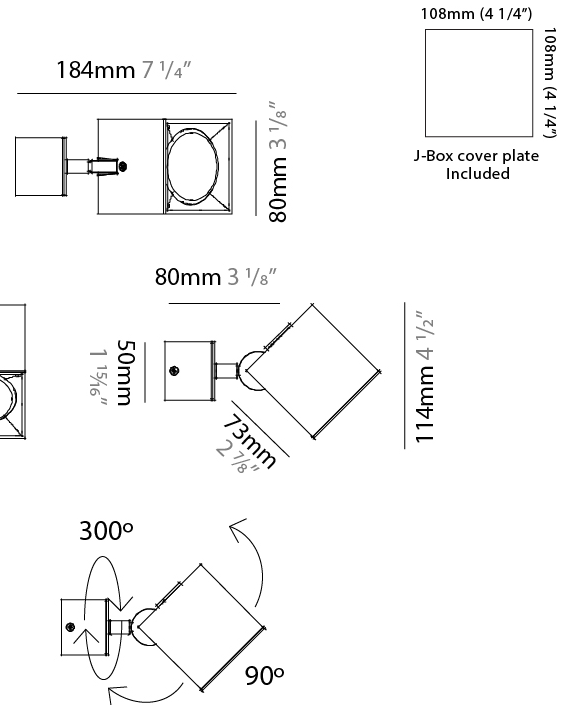

PROJECT	_____
TYPE	_____
SPECIFIER	_____
QUANTITY	_____
DATE	_____

DAU SINGLE SURFACE

D92019-

base number   Finish
Options

1. To build a product code in our configurator select the specify button on the base model # product page
2. To build a manual product code on this datasheet choose from the options listed below in blue font and add the suffix to the base model #

GENERAL

Series: Dau _____
Subseries: Dau Single _____
Brand: Milan _____
Division: Design _____
Mounting Type: Surface _____
Subcategory: Spots _____

PHYSICAL

Shape: Cube _____
Length (mm): 80 _____
Length (in): 3 1/8 _____
Width (mm): 83 _____
Width (in): 3 1/4 _____
Height (mm): 80 _____
Height (in): 3 1/8 _____
Max. Overall Height (mm): 160 _____
Max. Overall Height (in): 6 5/16 _____
Light Distribution: Adjustable / Direct _____
Weight (kg): 0.82 _____
Weight (lbs): 1.81 _____
Fixture Finish: [BAL / MWL / BSL](#) _____
Fixture Material: Extruded Aluminum _____

ELECTRICAL

Number of Lamps: 1 _____
Lamp Type: LED Retrofit _____
Lamp Shape: MR16 _____
Bulb Included: Bulb Not Included _____
Max. Wattage Per Lamp (W): 4 _____
Lamp Base: GU10 _____
Input Voltage (V): 120 _____

LED

OPTICAL

RATINGS AND CERTIFICATIONS

Certified By: Certified for North American Standards _____
IP rating: IP20 _____